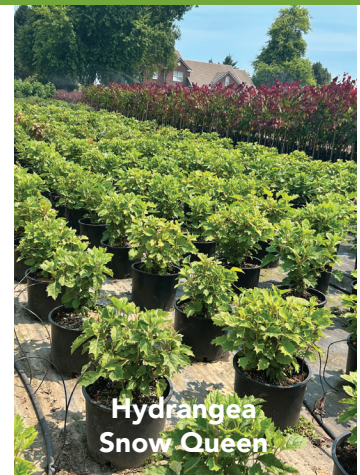

Satomi Dogwood 'Rosy Tea Cups'

Acer Dissectum 'Tamukeyama'

FALL 2023-SPRING 2024 RETAIL PRICING

Espaliered Apple Trees

Firelight Hydrangea

Hydrangea Snow Queen

Flame Thrower 'Redbud'

CRAIG SPINKS NURSERY